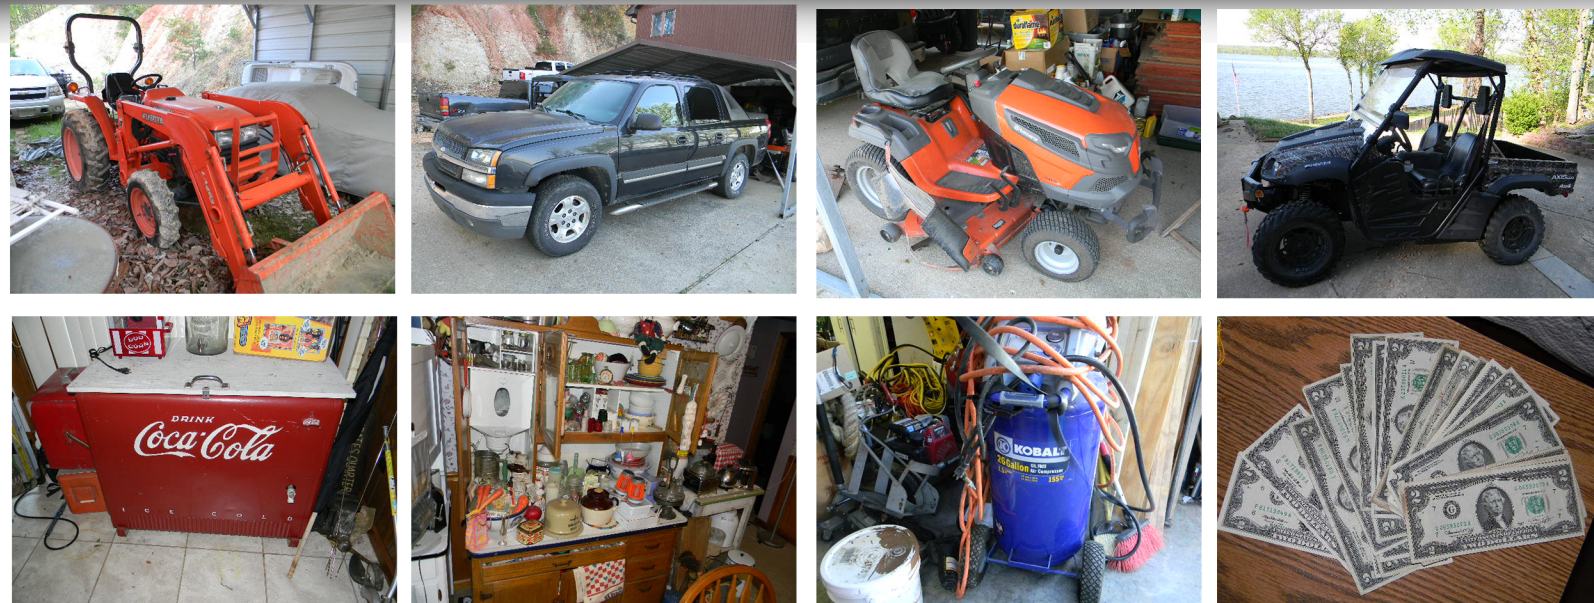

PUBLIC ESTATE AUCTION

TRACTOR • CHEVY AVALANCHE • UTV • BOAT • ANTIQUES • TOOLS

VINTAGE COCA-COLA PIECES • PERSONAL PROPERTY

SATURDAY, MAY 6TH, 10:00 A.M.

1146 LAKEFRONT DRIVE, WAVERLY, TN